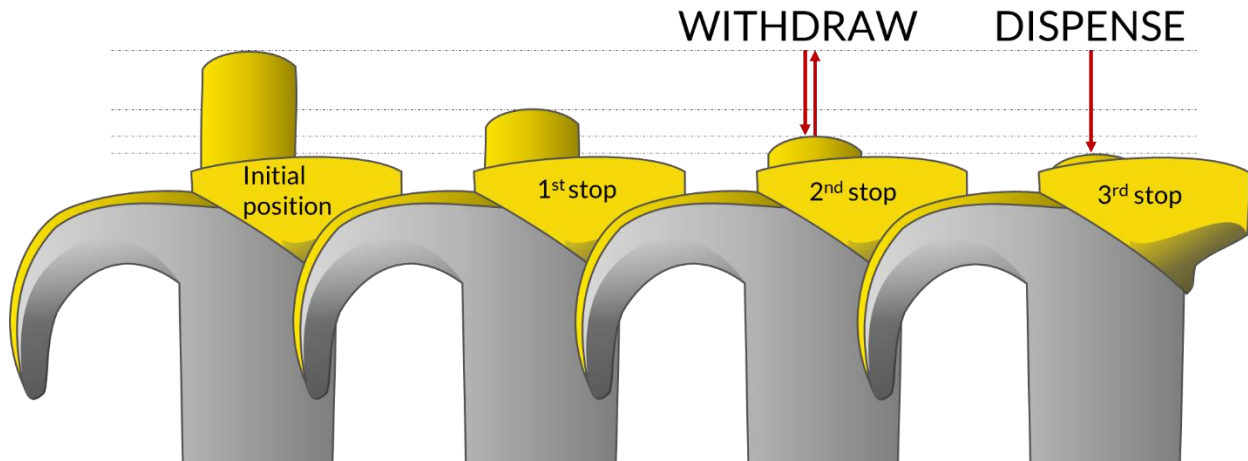

# PIPETTES SLAMED USER GUIDE

## EPONA STANDARD

### WITHDRAW - 2<sup>nd</sup> stop

DISPENSE – 3<sup>rd</sup> stop

EJECT THE PIPETTE-TIP