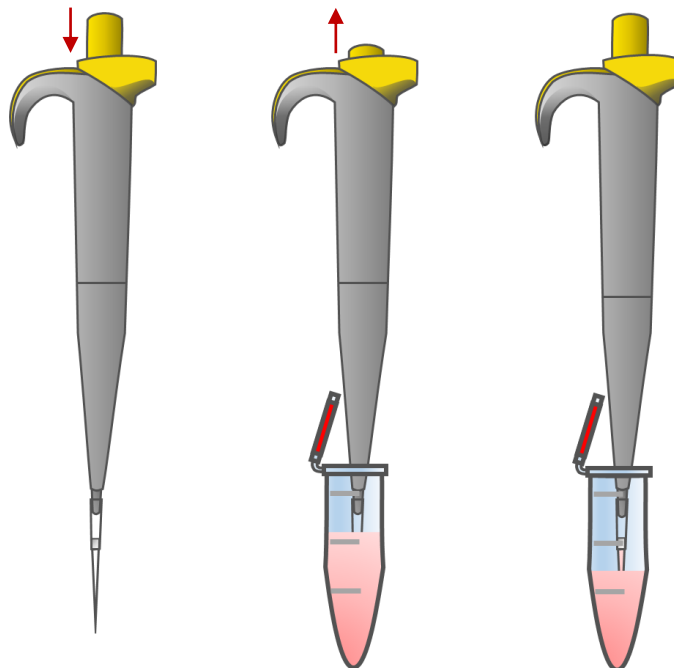

# PIPETTES SLAMED USER GUIDE

## EPONA STANDARD

### WITHDRAW - 2<sup>nd</sup> stop

DISPENSE – 3<sup>rd</sup> stop

EJECT THE PIPETTE-TIP