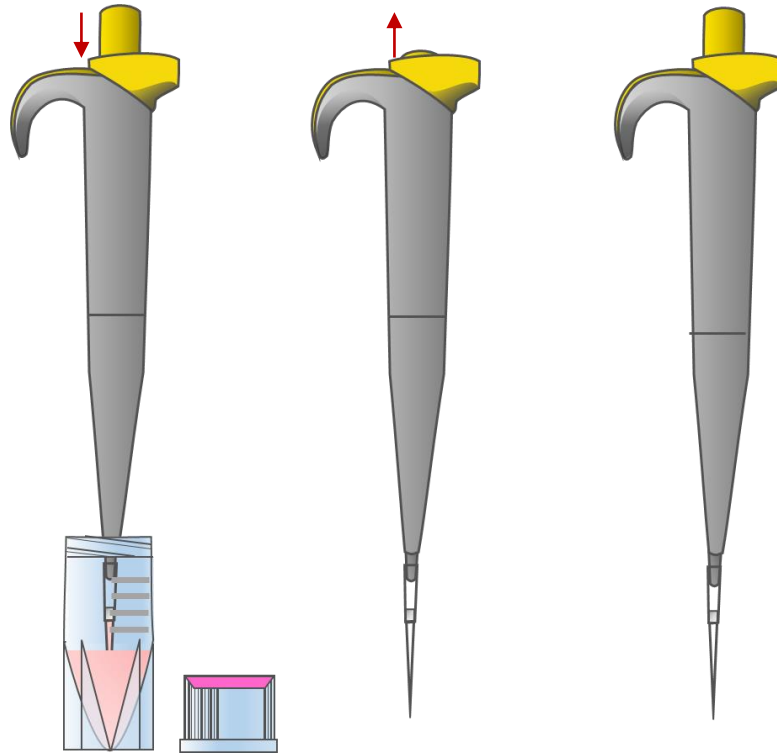

# PIPETTES SLAMED USER GUIDE

## EPONA STANDARD

### WITHDRAW - 2<sup>nd</sup> stop

DISPENSE – 3<sup>rd</sup> stop

EJECT THE PIPETTE-TIP